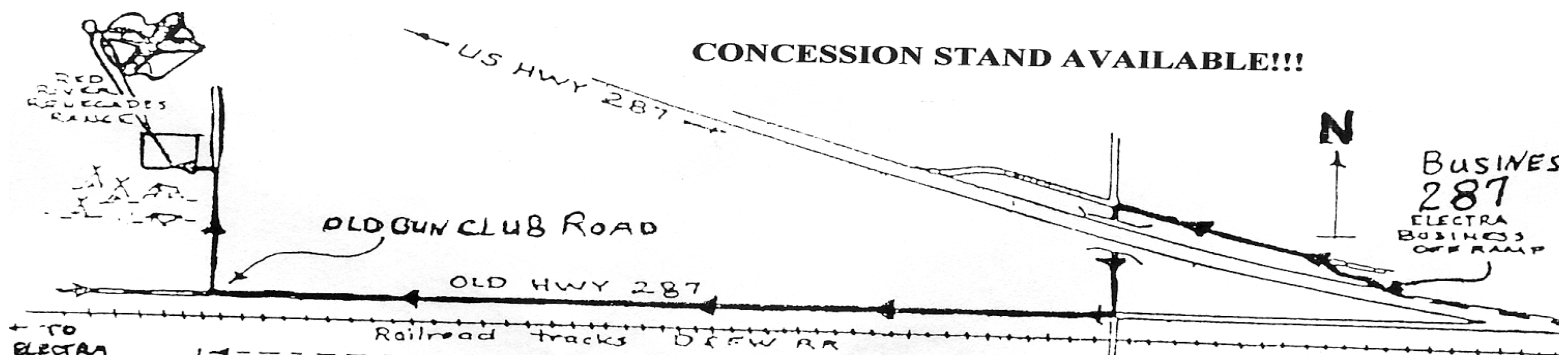

DIRECTIONS TO OUR RANGE

The Red River Renegades Annual Shotgun Soiree will be held at the Red River Renegade Range off of Business 287, down Old Gun Club Road, just East of Electra, Texas.