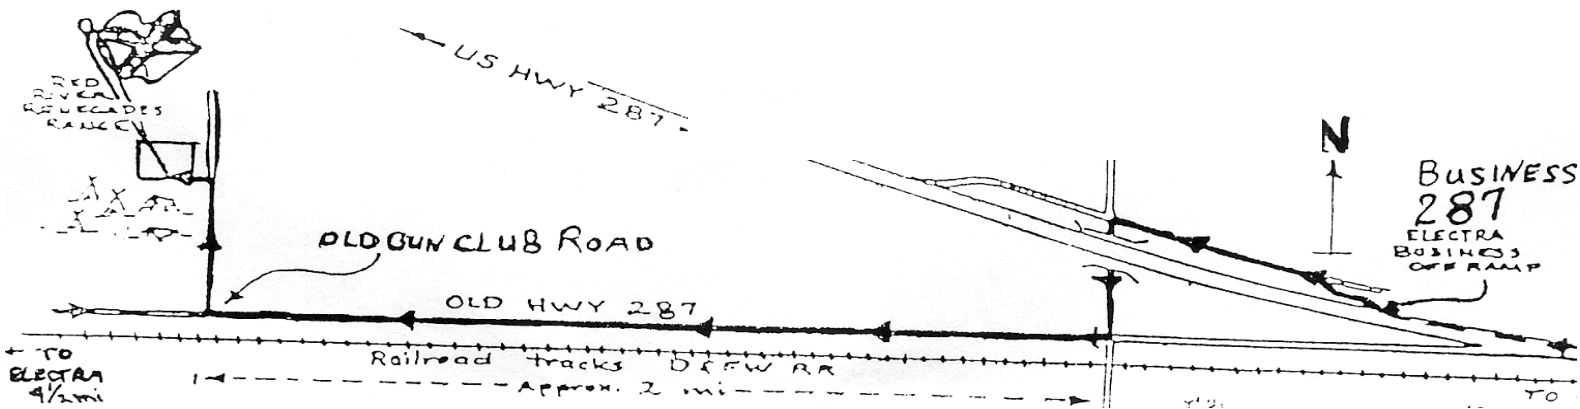

RED RIVER RENEGADES

41ST ANNUAL BLACK POWDER

TURKEY SHOOT

ONE DAY - SUNDAY ONLY

OCTOBER 30TH, 2011

RRR RANGE IN ELECTRA, TEXAS

Rules by NMLRA, as amended by TMLRA, as amended by RRR

Sighters allowed on 1 target board only.

RANGE OFFICER HAS FINAL WORD!!!

Traders Welcome

Camping - $12.00 for weekend (limited electricity)

Registration will be $12.00 with targets $2.00 each. Re-entry - $2.00 per target

Best Score counts

TURKEY SHOOT MATCH SCHEDULE

MATCH	YARD & TARGET	SIGHTS	POSITION	SHOTS	Re-Entry
	PERCUSSION				
1	25yd. Turkey	AM	OH	5	"
2	50yd. Deer	AM	OH	5	"
3	100yd. Large Buffalo	AM	Bench	5	"
	FLINTLOCK				
4	25yd. Nightmare	Open	OH	5	"
5	50yd. Fox	Open	OH	5	"
6	75yd. Antelope	Open	OH	5	"